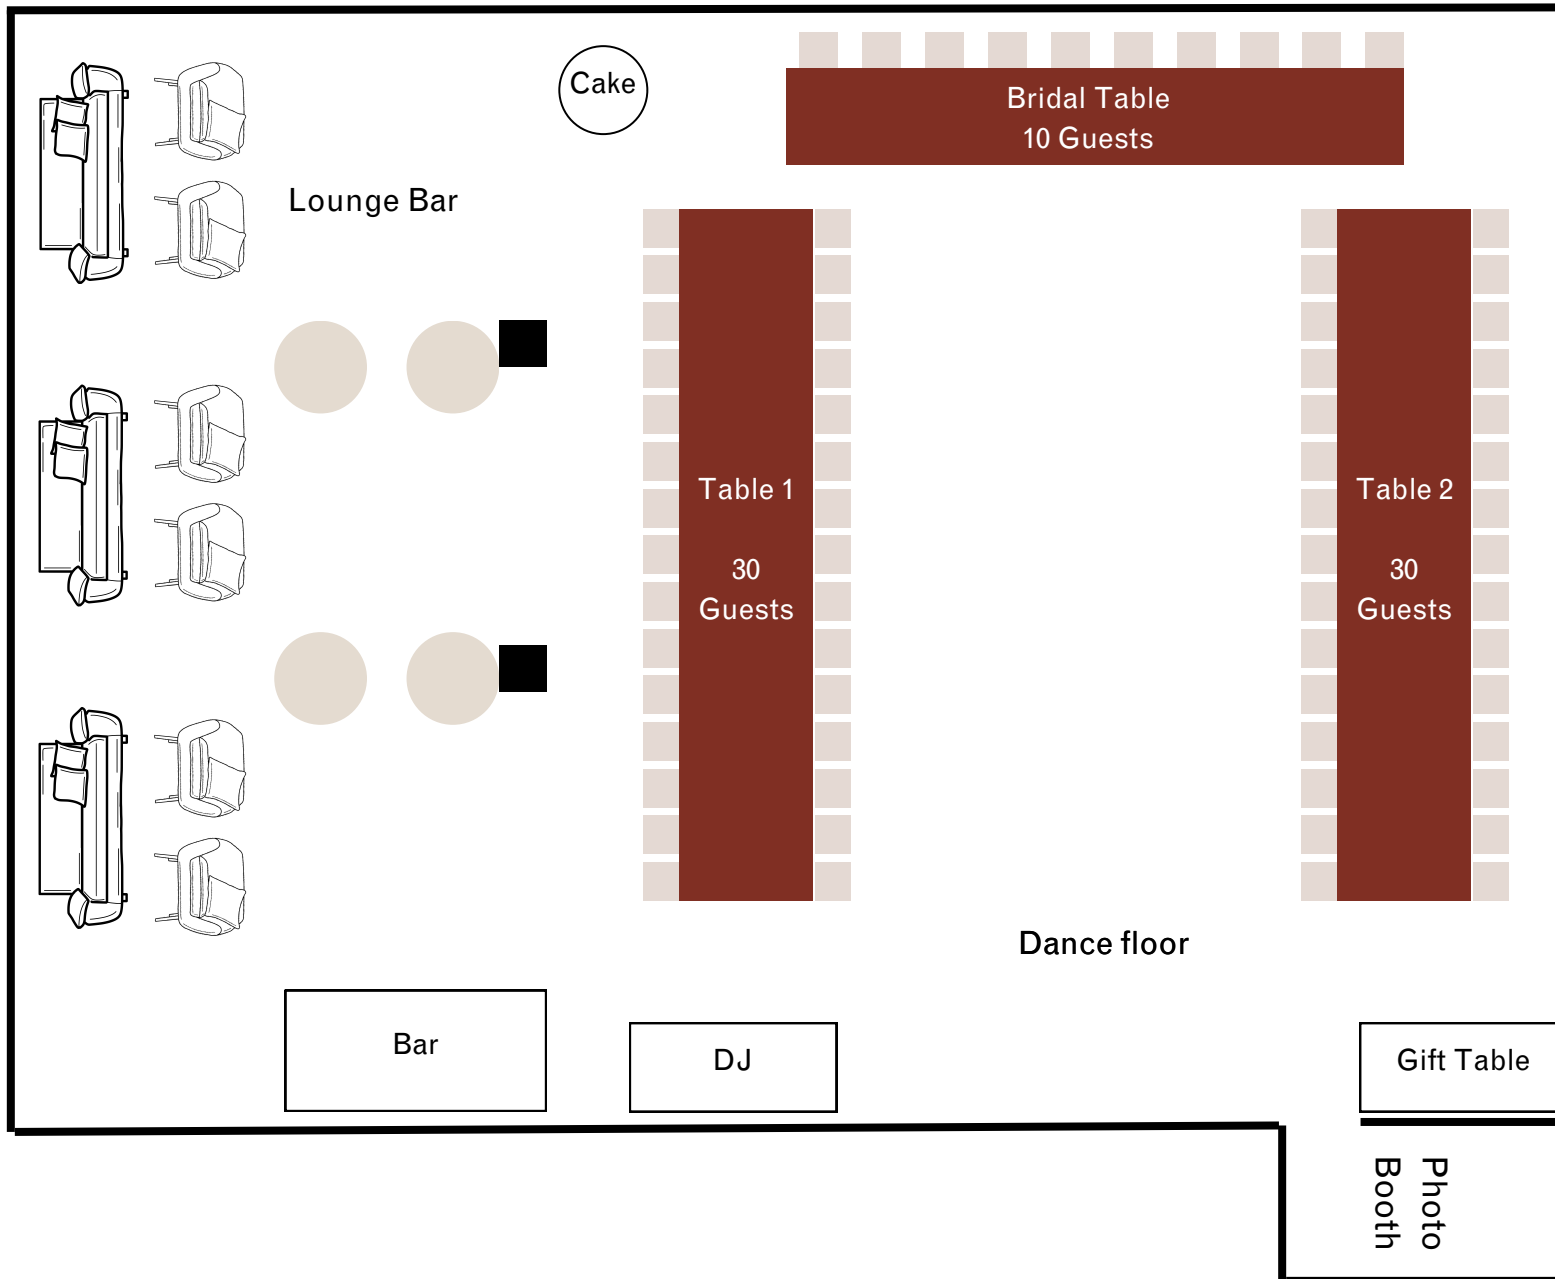

WILDWOOD

KANGAROO VALLEY

60-70 Guests