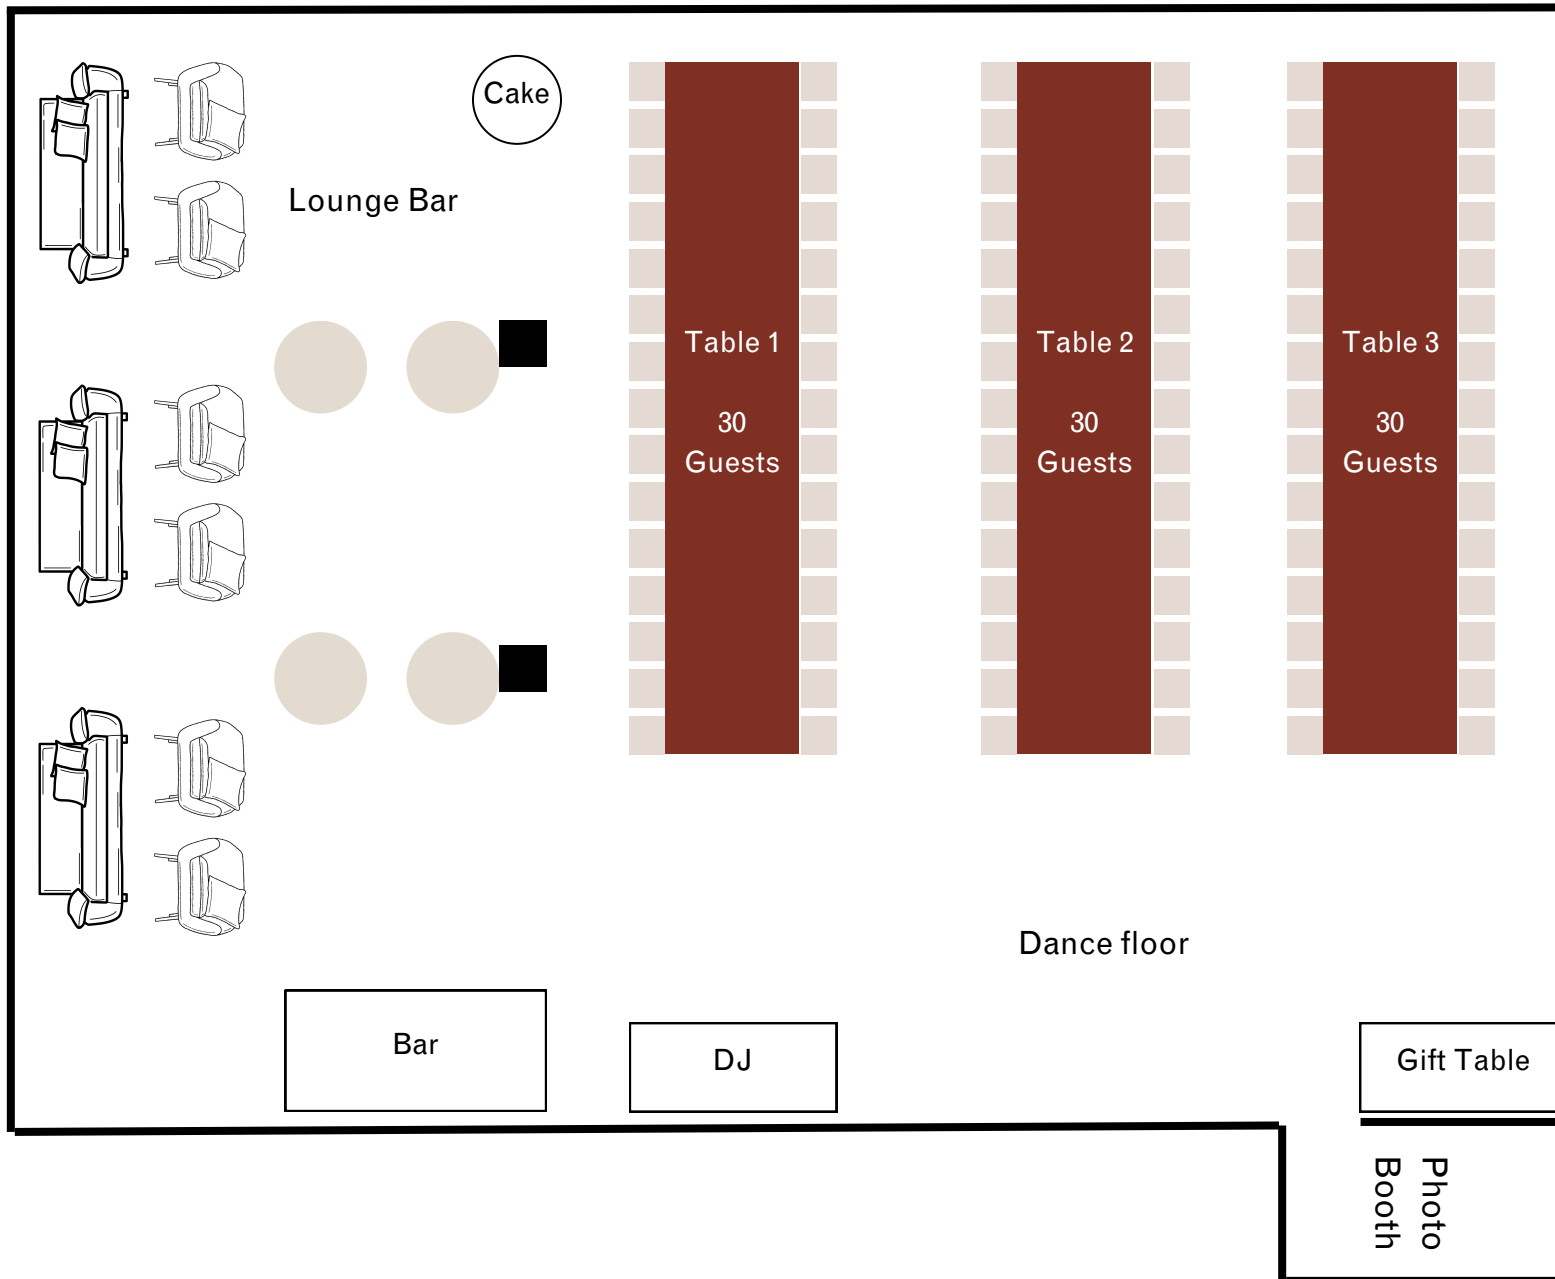

WILDWOOD

KANGAROO VALLEY

80-90 Guests