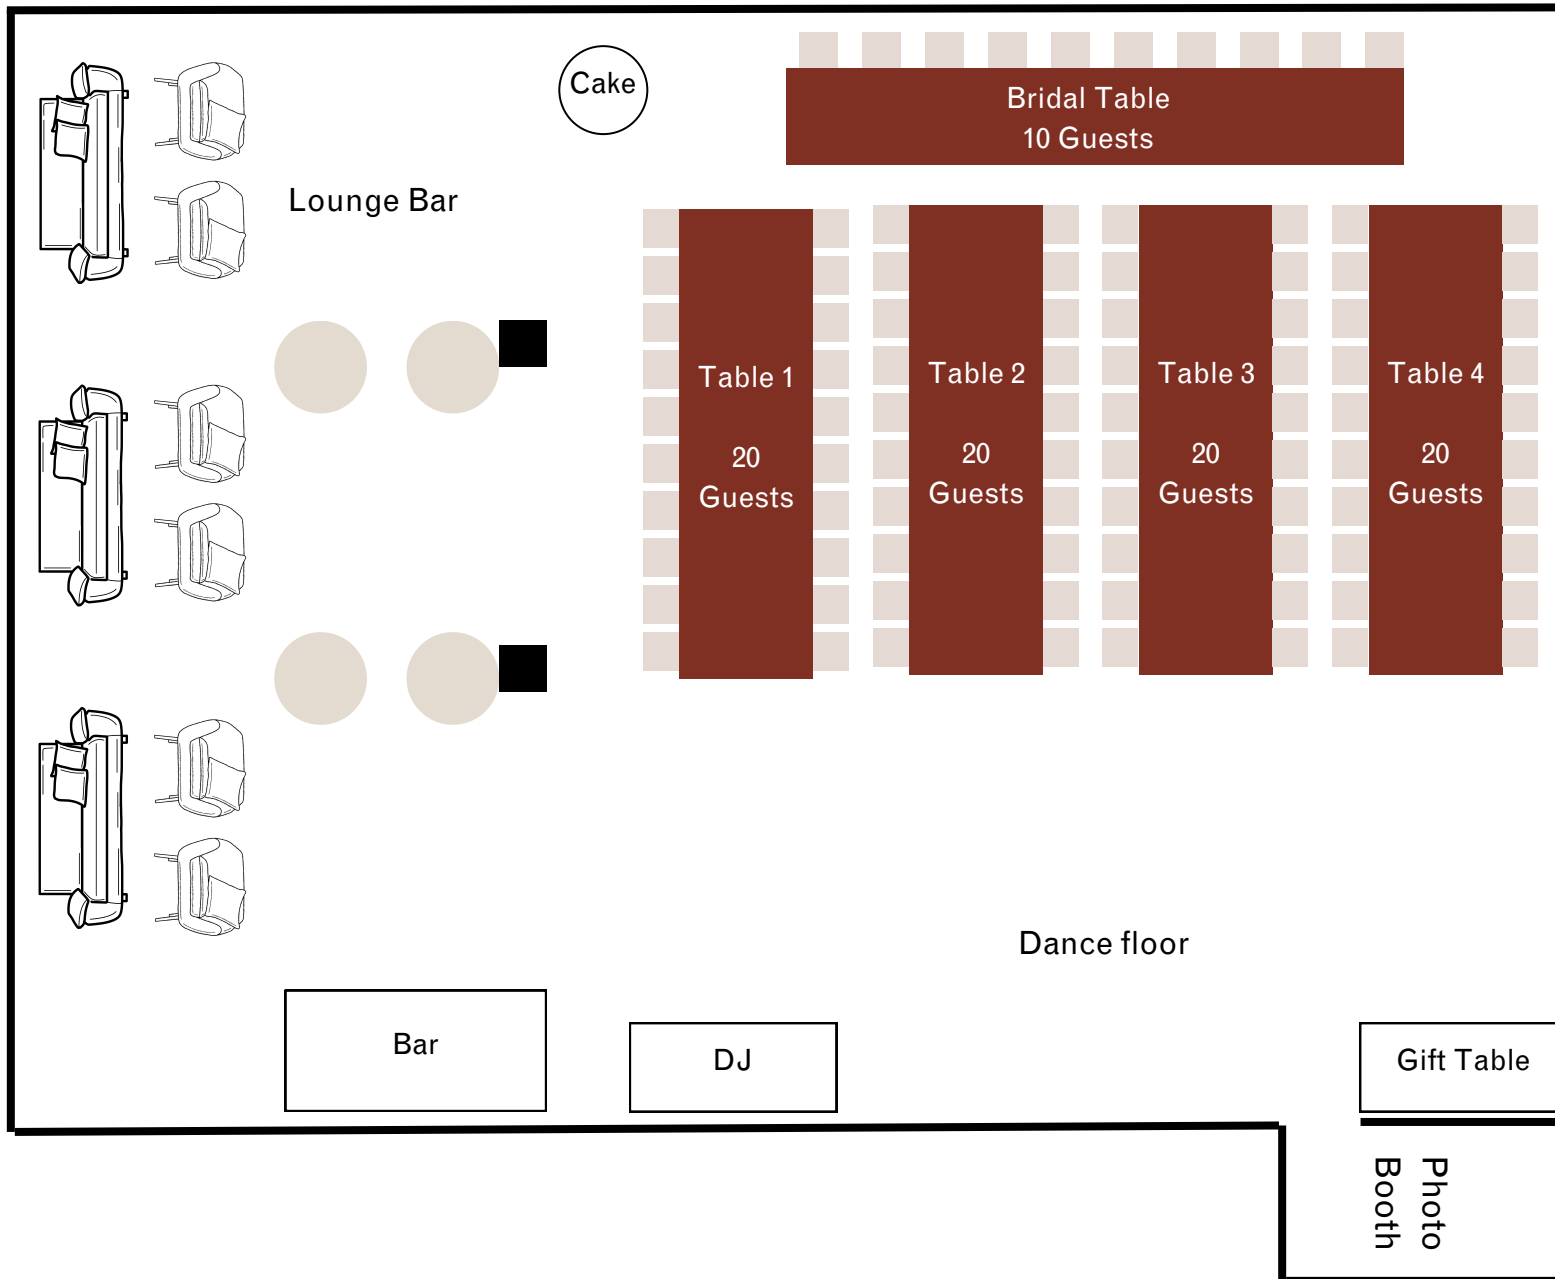

WILDWOOD

KANGAROO VALLEY

80-90 Guests