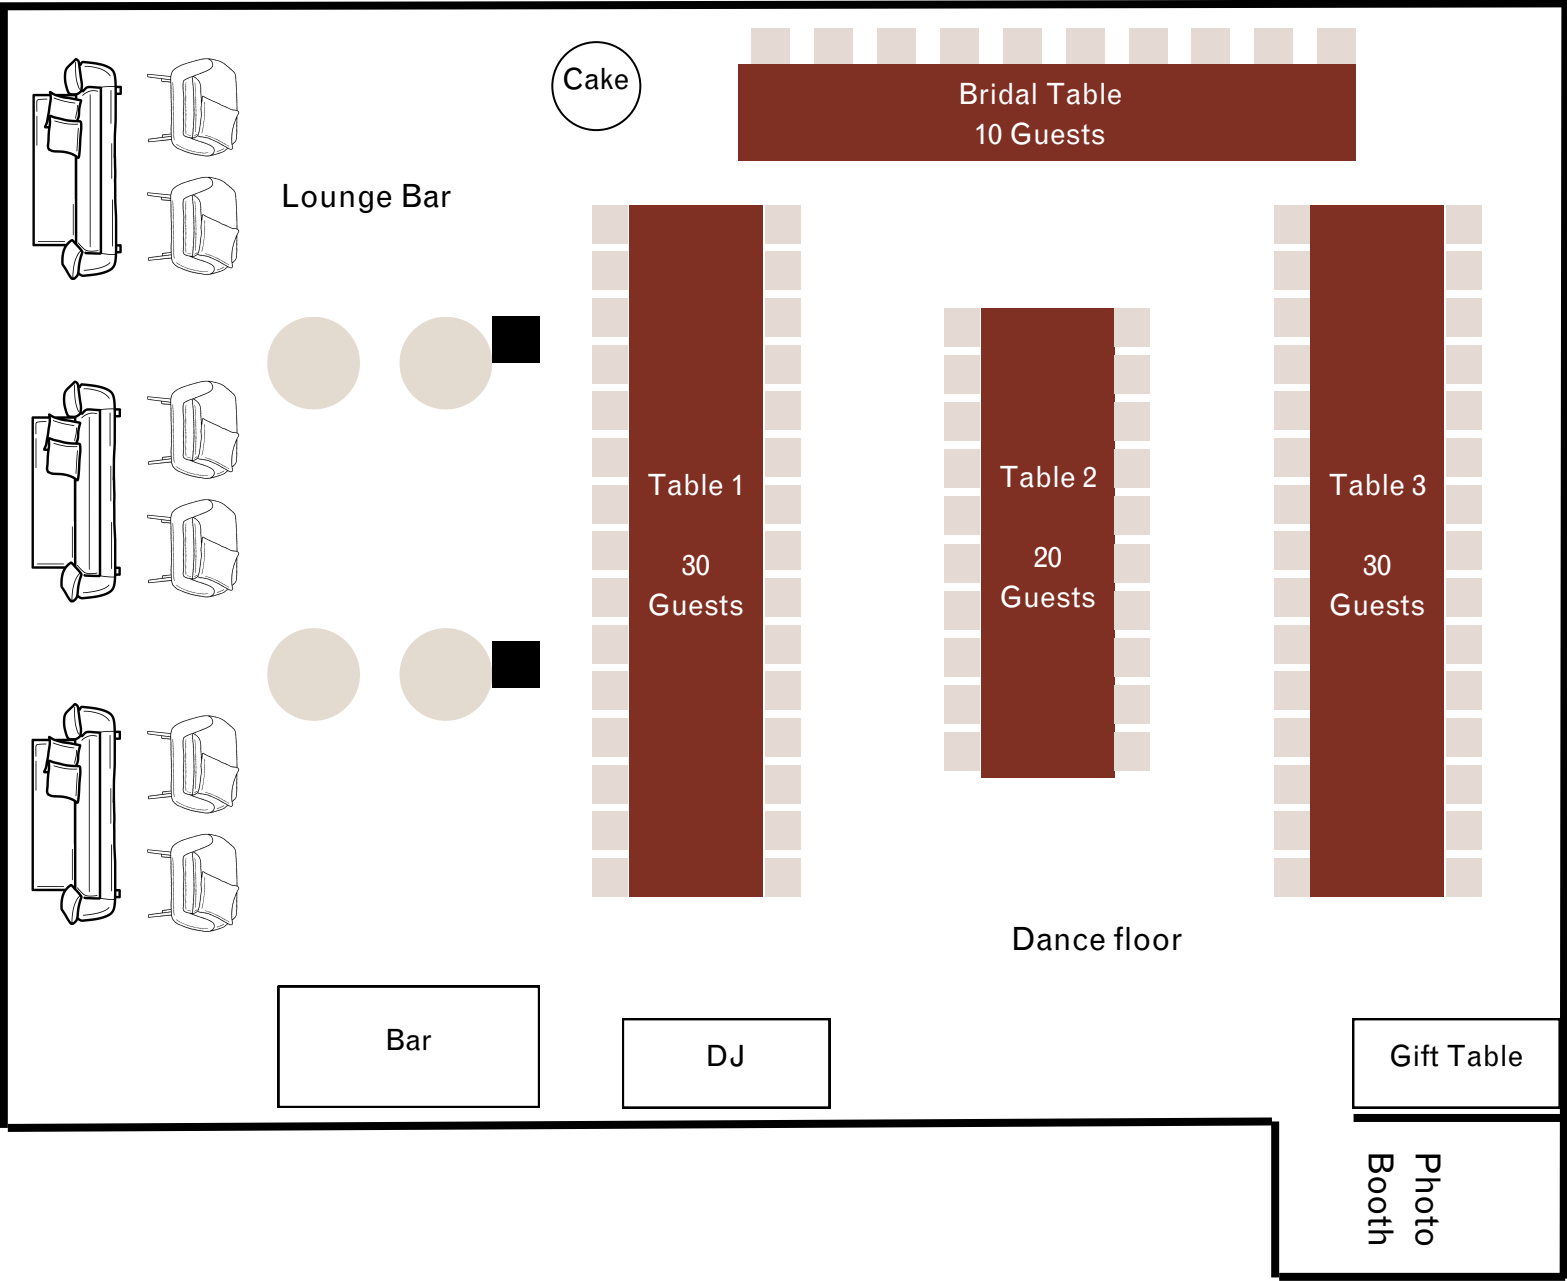

WILDWOOD

KANGAROO VALLEY

80-90 Guests