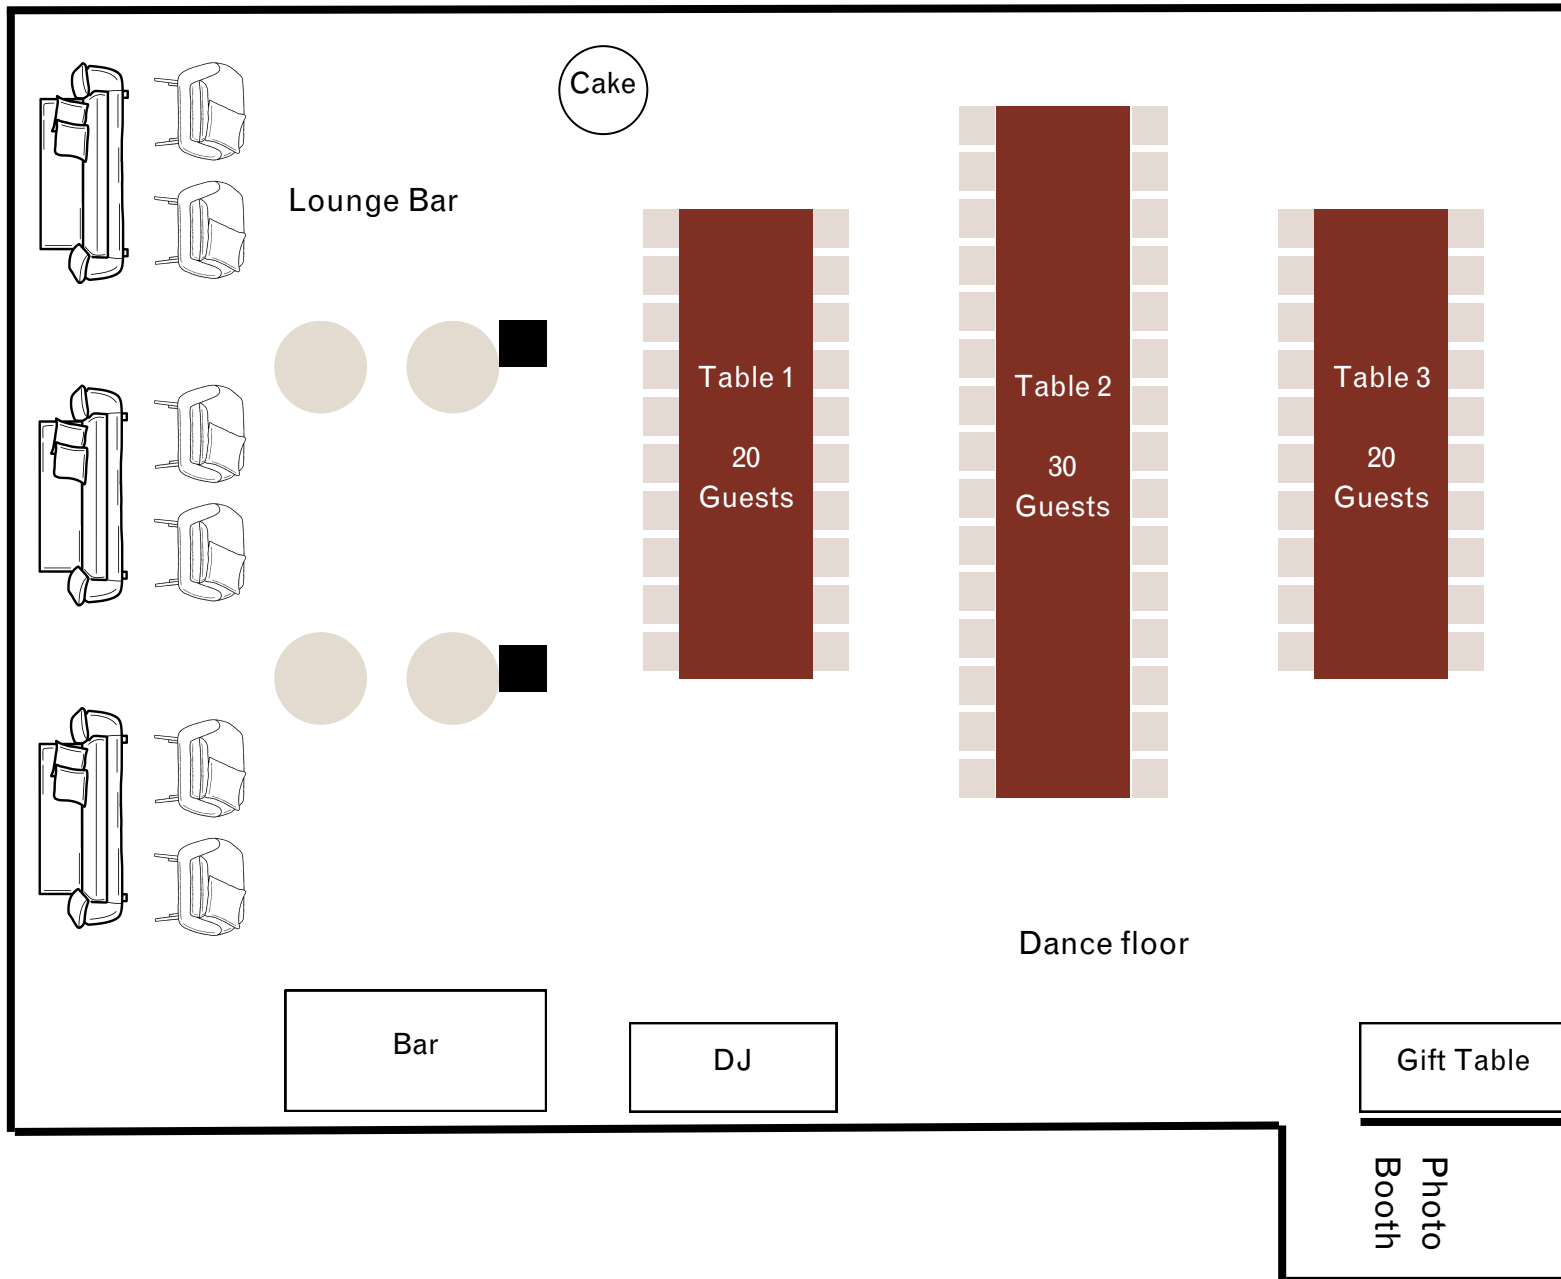

WILDWOOD

KANGAROO VALLEY

70 Guests